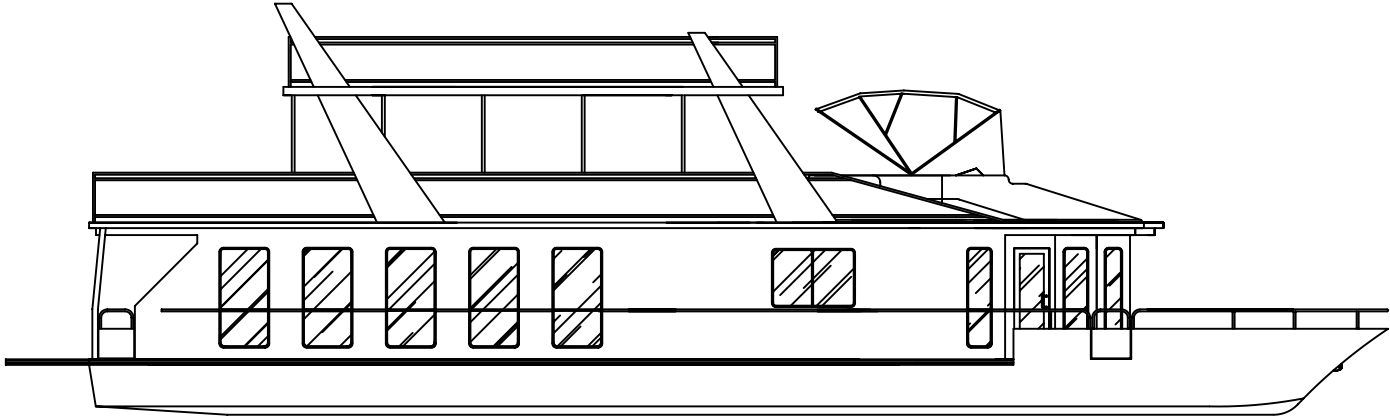

REVISIONS			
REV	DESCRIPTION	DATE	APPROVED

FWD CUDDY

AFT CUDDY

CUSTOMER: FANTASY SOUTH SHOWBOAT		 FANTASY YACHTS <small>WORLD CLASS HOUSEBOATS</small>	
83-20-55' 6"			
SIZE: 83-20-55' 6"	DRAWN BY: AF	DRAWING IS FOR ILLUSTRATION PURPOSES ONLY. SOME ITEMS SHOWN MAY NOT BE INCLUDED IN THE PURCHASE AGREEMENT. DIMENSIONS REPRESENTED ARE APPROXIMATE.	
DATE: 5-07	SCALE: 1/4"=1'-0"	SHEET #	

REVISIONS			
REV	DESCRIPTION	DATE	APPROVED

CUSTOMER: FANTASY SOUTH SHOWBOAT 80-21-53		 FANTASY YACHTS <small>WORLD CLASS HOUSEBOATS</small>	<small>DRAWN BY: AF</small> <small>DATE: 4-07</small>	<small>SHEET #</small> DRAWING IS FOR ILLUSTRATION PURPOSES ONLY. SOME ITEMS SHOWN MAY NOT BE INCLUDED IN THE PURCHASE AGREEMENT. DIMENSIONS REPRESENTED ARE APPROXIMATE.
<small>SIZE:</small> 80-21-53	<small>SCALE:</small> 1/4"=1'-0"			