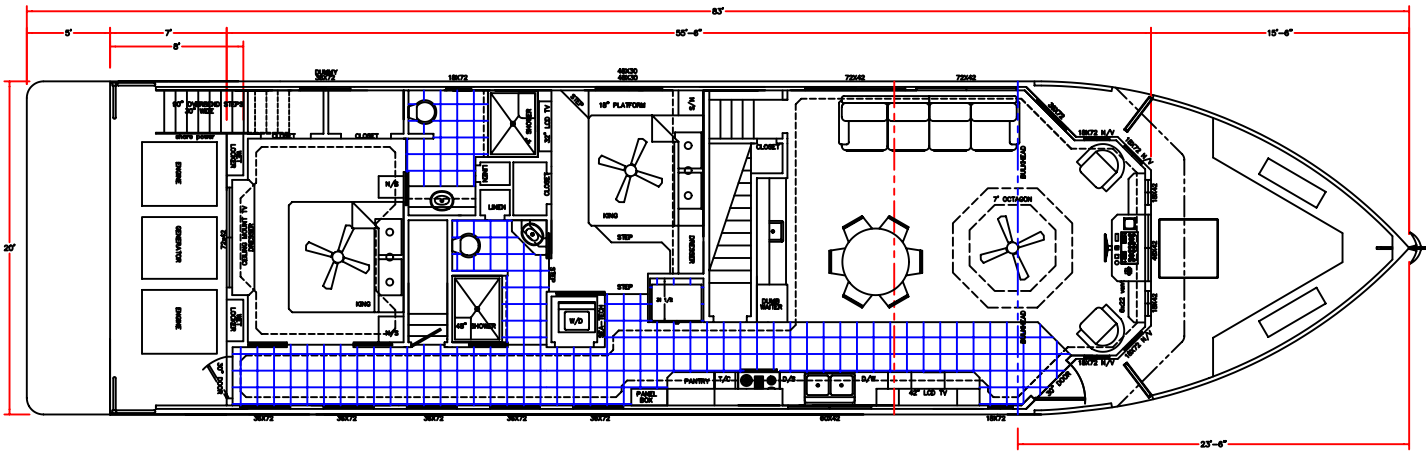

REVISIONS			
REV	DESCRIPTION	DATE	APPROVED

FWD CUDDY

AFT CUDDY

CUSTOMER: FANTASY SOUTH SHOWBOAT		 FANTASY YACHTS <small>WORLD CLASS HOUSEBOATS</small>	
83-20-55' 6"			
SIZE: 83-20-55' 6"	DRAWN BY: AF	DRAWING IS FOR ILLUSTRATION PURPOSES ONLY. SOME ITEMS SHOWN MAY NOT BE INCLUDED IN THE PURCHASE AGREEMENT. DIMENSIONS REPRESENTED ARE APPROXIMATE.	
DATE: 5-07	SCALE: 1/4"=1'-0"	SHEET #	

REVISIONS			
REV	DESCRIPTION	DATE	APPROVED

CUSTOMER: FANTASY SOUTH SHOWBOAT 80-21-53		 FANTASY YACHTS <small>WORLD CLASS HOUSEBOATS</small>	<small>DRAWN BY: AF</small> <small>DATE: 4-07</small>	<small>SHEET #</small> DRAWING IS FOR ILLUSTRATION PURPOSES ONLY. SOME ITEMS SHOWN MAY NOT BE INCLUDED IN THE PURCHASE AGREEMENT. DIMENSIONS REPRESENTED ARE APPROXIMATE.
<small>SIZE:</small> 80-21-53	<small>SCALE:</small> 1/4"=1'-0"			