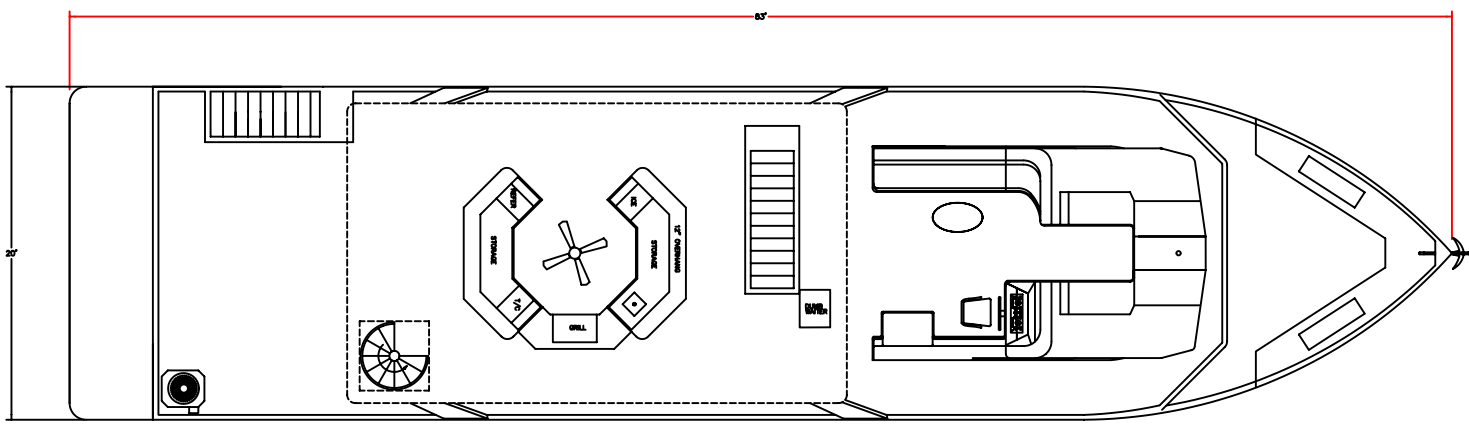

REVISIONS			
REV	DESCRIPTION	DATE	APPROVED

FWD CUDDY

AFT CUDDY

CUSTOMER: FANTASY SOUTH SHOWBOAT		 FANTASY YACHTS <small>WORLD CLASS HOUSEBOATS</small>	
83-20-55' 6"			
SIZE: 83-20-55' 6"	DRAWN BY: AF	DRAWING IS FOR ILLUSTRATION PURPOSES ONLY. SOME ITEMS SHOWN MAY NOT BE INCLUDED IN THE PURCHASE AGREEMENT. DIMENSIONS REPRESENTED ARE APPROXIMATE.	
DATE: 5-07	SCALE: 1/4"=1'-0"	SHEET #	

REVISIONS			
REV	DESCRIPTION	DATE	APPROVED

CUSTOMER: FANTASY SOUTH SHOWBOAT 80-21-53		 FANTASY YACHTS <small>WORLD CLASS HOUSEBOATS</small>	<small>DRAWN BY: AF</small> <small>DATE: 4-07</small>	<small>SHEET #</small> DRAWING IS FOR ILLUSTRATION PURPOSES ONLY. SOME ITEMS SHOWN MAY NOT BE INCLUDED IN THE PURCHASE AGREEMENT. DIMENSIONS REPRESENTED ARE APPROXIMATE.
<small>SIZE:</small> 80-21-53	<small>SCALE:</small> 1/4"=1'-0"			