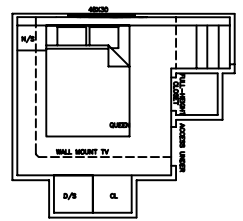

REVISIONS			
REV	DESCRIPTION	DATE	APPROVED

FWD CUDDY

AFT CUDDY

CUSTOMER: FANTASY SOUTH SHOWBOAT		 FANTASY YACHTS <small>WORLD CLASS HOUSEBOATS</small>	
83-20-55' 6"			
SIZE: 83-20-55' 6"	DRAWN BY: AF	DRAWING IS FOR ILLUSTRATION PURPOSES ONLY. SOME ITEMS SHOWN MAY NOT BE INCLUDED IN THE PURCHASE AGREEMENT. DIMENSIONS REPRESENTED ARE APPROXIMATE.	
DATE: 5-07	SCALE: 1/4"=1'-0"	SHEET #	

REVISIONS			
REV	DESCRIPTION	DATE	APPROVED

CUSTOMER: FANTASY SOUTH SHOWBOAT 80-21-53		 FANTASY YACHTS <small>WORLD CLASS HOUSEBOATS</small>	<small>DRAWN BY: AF</small> <small>DATE: 4-07</small>	<small>SHEET #</small> DRAWING IS FOR ILLUSTRATION PURPOSES ONLY. SOME ITEMS SHOWN MAY NOT BE INCLUDED IN THE PURCHASE AGREEMENT. DIMENSIONS REPRESENTED ARE APPROXIMATE.
<small>SIZE:</small> 80-21-53	<small>SCALE:</small> 1/4"=1'-0"			