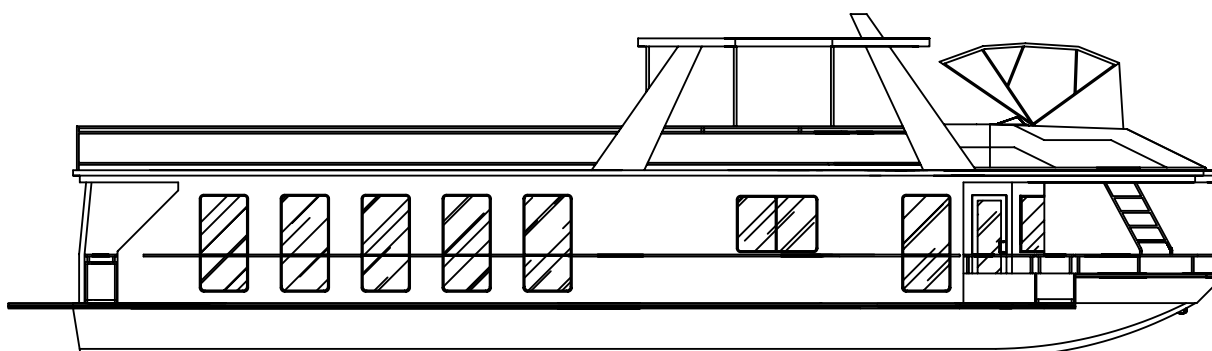

REVISIONS			
REV	DESCRIPTION	DATE	APPROVED

FWD CUDDY

AFT CUDDY

CUSTOMER:		 FANTASY YACHTS <small>WORLD CLASS HOUSEBOATS</small>		<small>DRAWING IS FOR ILLUSTRATION PURPOSES ONLY. SOME ITEMS SHOWN MAY NOT BE INCLUDED IN THE PURCHASE AGREEMENT. DIMENSIONS REPRESENTED ARE APPROXIMATE.</small>	<small>SHEET #</small>
<small>SIZE:</small> 75-20-53	<small>DRAWN BY:</small> AF	<small>DATE:</small> 7-07			
<small>SCALE:</small> 1/4"=1'-0"					