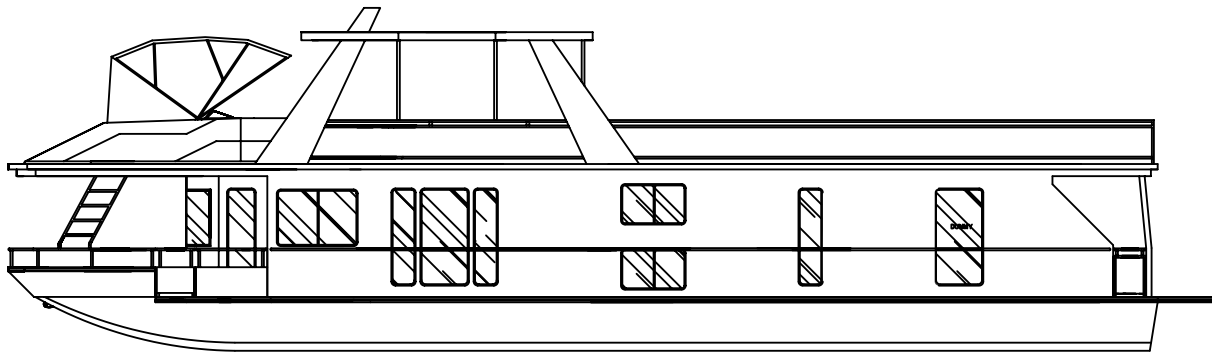

REVISIONS			
REV	DESCRIPTION	DATE	APPROVED

FWD CUDDY

AFT CUDDY

CUSTOMER:		 FANTASY YACHTS <small>WORLD CLASS HOUSEBOATS</small>		<small>DRAWING IS FOR ILLUSTRATION PURPOSES ONLY. SOME ITEMS SHOWN MAY NOT BE INCLUDED IN THE PURCHASE AGREEMENT. DIMENSIONS REPRESENTED ARE APPROXIMATE.</small>	<small>SHEET #</small>
<small>SIZE:</small> 75-20-53	<small>DRAWN BY:</small> AF	<small>DATE:</small> 7-07			
<small>SCALE:</small> 1/4"=1'-0"					