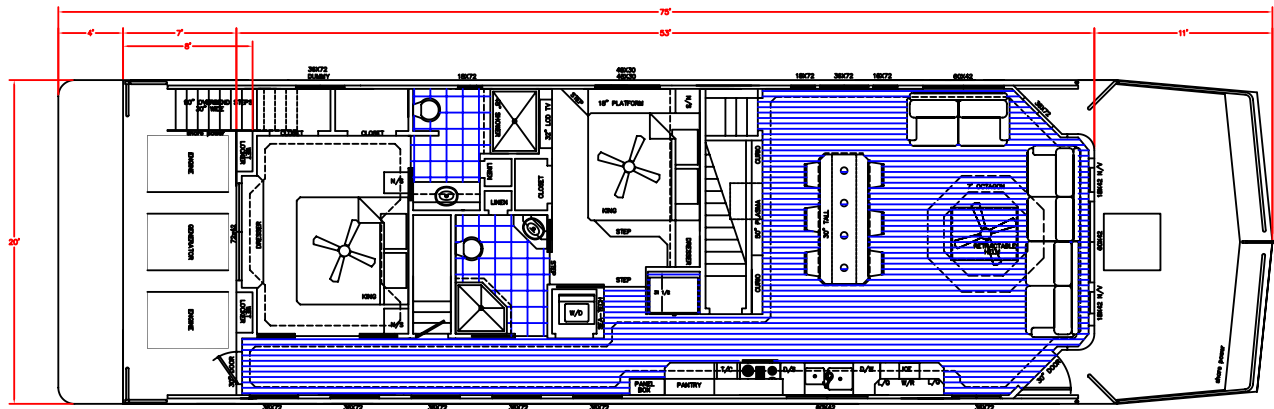

REVISIONS			
REV	DESCRIPTION	DATE	APPROVED

FWD CUDDY

AFT CUDDY

CUSTOMER:		 FANTASY YACHTS <small>WORLD CLASS HOUSEBOATS</small>		<small>DRAWING IS FOR ILLUSTRATION PURPOSES ONLY. SOME ITEMS SHOWN MAY NOT BE INCLUDED IN THE PURCHASE AGREEMENT. DIMENSIONS REPRESENTED ARE APPROXIMATE.</small>	<small>SHEET #</small>
<small>SIZE:</small> 75-20-53	<small>DRAWN BY:</small> AF	<small>DATE:</small> 7-07			
<small>SCALE:</small> 1/4"=1'-0"					